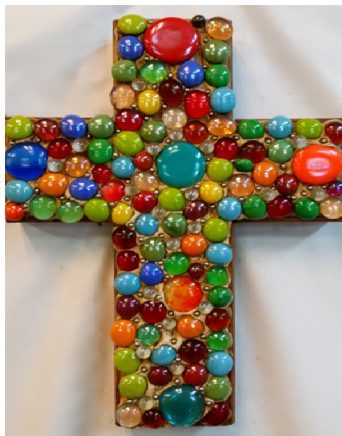

COLORS AVAILABLE MULTI – ORANGE, GREEN, BLUE, RED,
CREAM/NATURAL, TURQUOISE

ITEM#LCB – PLEASE SPECIFY COLOR WHEN ORDERING

**18" x 12" BEVELED CROSS
HANGING- \$38.00 STANDING \$41.00**

COLORS AVAILABLE MULTI – ORANGE, GREEN, BLUE, RED, CREAM/NATURAL,
TURQUOISE

ITEM#BC – PLEASE SPECIFY COLOR WHEN ORDERING

BEVELED WOOD AND GLASS GEMS

**12"X9.5" – 2X4 SMALL BEADED CROSS
HANGING \$38.00 STANDING \$41.00**

COLORS AVAILABLE MULTI – ORANGE, GREEN, BLUE, RED,
CREAM/NATURAL, TURQUOISE