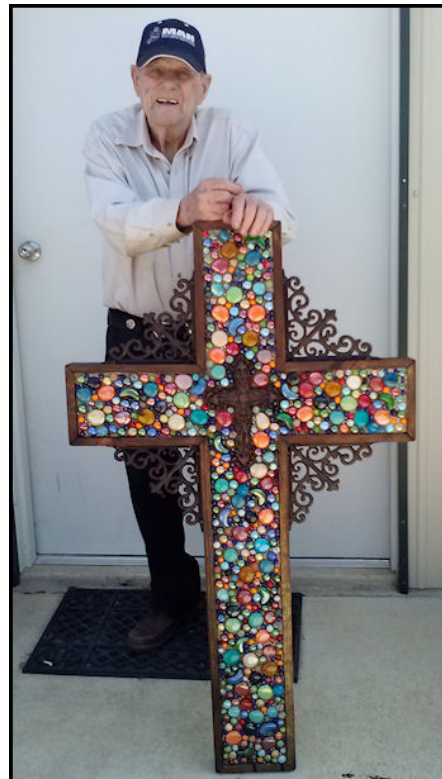

INTRODUCING OUR NEW DIVINITY AND WEDDING DESIGNS CROSSES

DIVINITY STEERHEAD ITEM #DSH1
$195.00

12" DIVINITY CROSS
ITEM #12DCS – STANDING - $44.00
ITEM #12DC – HANGING - $49.00

22" DIVINITY CROSS
ITEM #DC22S – STANDING - $71.00
ITEM #DC22H – HANGING - $76.00

32" DIVINITY CROSS
ITEM #DC32S – STANDING - $121.00
ITEM #DC32H- HANGING - $130.00

Combine the talents of three generations and you have an array of stunning art work from "Pop" Jackson Sr., 85, Louis Jackson Jr, and Louis's son Nick. Crosses of Comfort is a company based on faith, caring and old fashion customer service.

These artistic creations are created out of wood, glass, metal pottery and to keep it interesting a few longhorn skulls. One thing you can be sure of is that your customers will always be surprised and pleased by their ever-changing designs.

Crosses of Comfort looks forward to having the opportunity to work with you in the near future. Please let us know how we can be part of your success.

Thanking you in advance,
"Pop", Louis and Nick Jackson