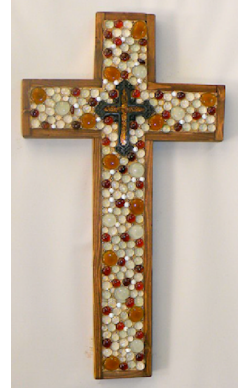

All Encased Crosses come in all colors and custom colors are available

RIVER ROCK
W/AMAZING
GRACE INSET

BEVELED INSET
CROSS WITH
MULTI GEMS

MIRROR, GLASS
GEMS
WHITE/CLEAR

MULTI GEMS
WITH IRON INSET

NATURAL/CREAM
WITH IRON INSET