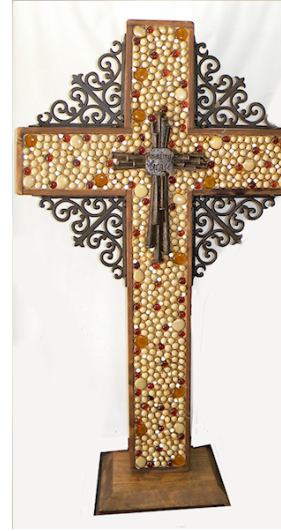

4 Foot Extra Large Encased – Standing Only \$247.00

TALAVERA WITH
IRON FAN

TURQUOISE WITH
IRON CROSS INSET

MULTI COLOR WITH
IRON INSET

NATURAL/CREAM
WITH AMAZING
GRACE INSET

ALL CROSSES AVAILABLE IN CUSTOM COLOR COMBINATION BY REQUEST