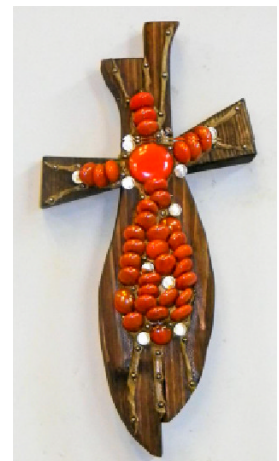

14" x 7" SMALL GUITAR CROSS

HANGING ONLY - $33.00

COLORS AVAILABLE MULTI – ORANGE, GREEN, BLUE, RED, CREAM/NATURAL, TURQUOISE

ITEM#SG – PLEASE SPECIFY COLOR WHEN ORDERING