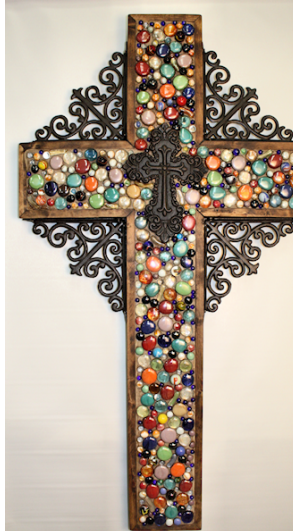

MULTI COLOR WITH
IRON INSET